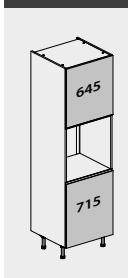

600 Single Oven Housing

1970mm H x 600mm W x 570mm D

Colour	S/Gloss	U/Matt
W	FKKR0031	FKKR0531
C	FKKR0131	FKKR0631
LG	FKKR0231	FKKR0731
DG	FKKR0331	FKKR0831
G	FKKR0431	FKKR0931
SG	-	FKKR1131
IB	-	FKKR1331