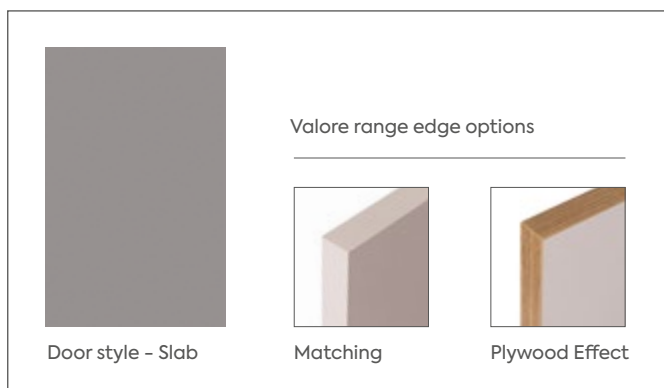

Evora Stone Graphite

Slatewood Grey

Anthracite Fabric Metal

Products marked (F) are FSC® certified. Products marked (P) are PEFC Certified.
*Linear White and Linear Champagne are Horizontal Grain as standard.