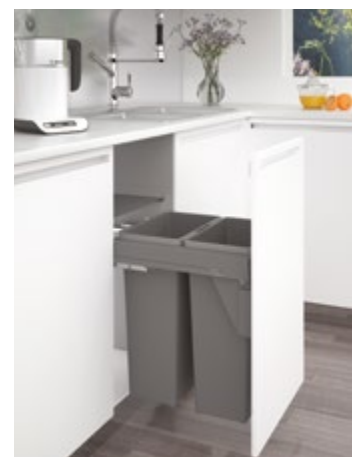

Internal Bins & Storage

Undersink Bin 28L

28L two bin system, simple pull out action, ideal for compact spaces, 450mm deep, 255w x 390mm h.

Standard Pull Out Bin

- Soft closing mechanism
- Full extension runners
- Contemporary grey finish
- Integral bin lid
- Fitting instructions supplied
- Removable bin for ease of access and cleaning